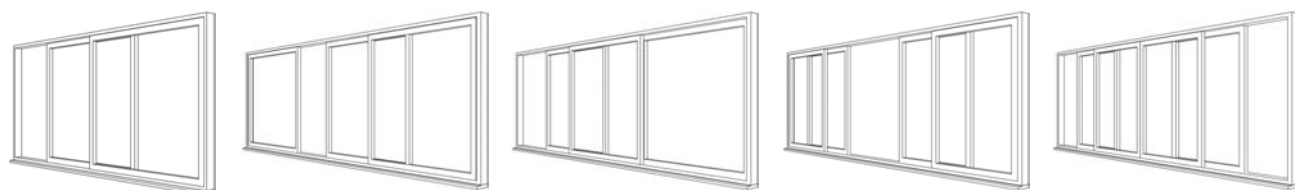

Sliding Patio Door Styles