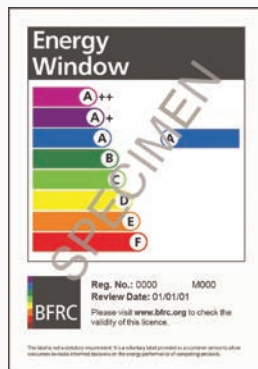

‘A’ Energy Rating

Most people are familiar with the rainbow ‘energy label’ on white goods such as fridges and washing machines. These also apply to windows and doors.

Our PVCu windows and doors are available with an energy rating of ‘A’, which is considered to be top in class for energy efficiency. This equates to ‘A’ with the Thermal Rating Register or ‘A’ with BFR as per the above illustration.