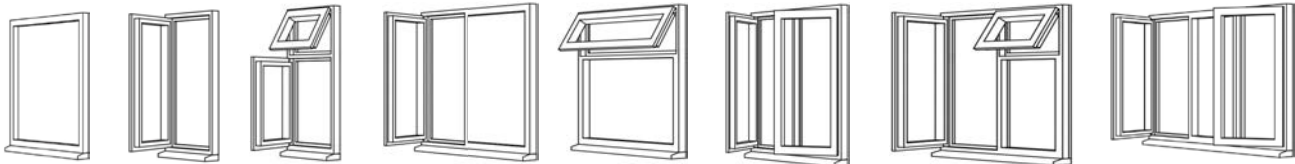

Window Styles